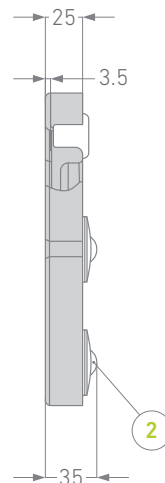

Galli Mov is a rolling support designed for IRE ELiT's $^{68}\text{Ge}/^{68}\text{Ga}$ generators. Tightly fitting to the generator base, it allows to move it in the hotcell without having to lift it.

Tray

3 wheels

Item No.	Description	Quantity
1	Tray	1
2	Little wheel	3

Support designed for IRE ELIT's generators only.

SPECIFICATIONS

- **Weight:** 800 g (without generator)
- **Dimensions (W*D*H):** 215 mm * 205 mm * 35 mm
- **Height Galli Mov + generator:** 250 mm
- **Material:** White acetal