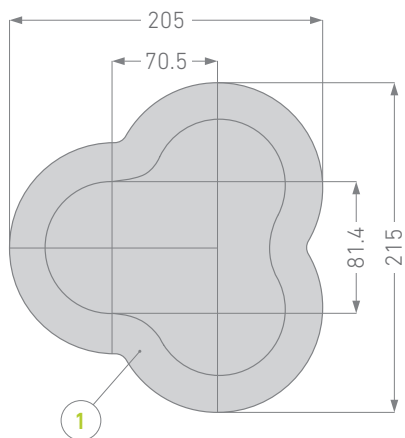

Galli Mov is a rolling support designed for IRE ELiT's $^{68}\text{Ge}/^{68}\text{Ga}$ generators. Tightly fitting to the generator base, it allows to move it in the hotcell without having to lift it.

Tray

3 wheels

Item No.	Description	Quantity
1	Tray	1
2	Little wheel	3

Support designed for IRE ELIT's generators only.

SPECIFICATIONS

- **Weight:** 800 g (without generator)
- **Dimensions (W*D*H):** 215 mm * 205 mm * 35 mm
- **Height Galli Mov + generator:** 250 mm
- **Material:** White acetal